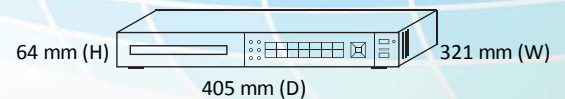

### DIMENSION

### SPECIFICATIONS

Models		N8608NQ
System	User Interface	Graphic User interface(OSD Menu)
	OS	Embedded Linux
	ONVIF	Support
Video	Security	Administrator; Different authority for users
	Video input	8 CH 1080P IPC(by switch)
	Video output	CVBS/VGA/HDMI
	Display	1/4/9 optional
	VGA	1024*768,1280*1024,1440*900,1366*768,720P,1080P
	Video encoding resolution	PAL:720P(1280X720); 1080P(1920*1080) / NTSC:720P(1280X720); 1080P(1920*1080)
Audio	Video frame rate	PAL/NTSC:1-30FPS
	Audio compress	ADPCM
	Audio in	IPC with audio
Image & Storage	Audio out	1 out RCA
	Video compress	H.264
	Image quality	1080P
	Sub stream	Sub stream1:VGA/QVGA; Sub stream2:540P
	Resolution	8CH 1080P recording &4CH Realtime playback/8CH realtime playback(22FPS)
	Video Bit Rate	720P:1536kbps-3072kbps; 1080P:2048-8192kbps
	Audio Bit Rate	8—32Kbps
Alarm	Storage	2 HDD optional
	Alarm in/out	8 in/1 out
Others	Recording	Manual/alarm/motion detection/timing
	Network	RJ45 1000MB Protocol: TCP/IP, PPPOE, SMTP,UPNP,DHCP and DDNS
	Voice talk	Support
	Control Method	Remote control, USB mouse, panel control
	Mobile live view	I phone //IPAD/Android/Blackberry
	Domain name server	Support 88110,reelink,3322, dyndns, no-ip, changeip, dnsexit domain name server as default value.
	Backup	USB2.0, Network
Power Supply	Serial	RS485
	NVR	DC 12V 5A
	IPC	Individual power supply(DC 12V 2A)
Working Environment		Working temperature: -10°C~+60°C; Working humid:10%~ 90%
Device Dimension		321mm(W)×405mm(D)×64mm(H)
Weight		≤3KG