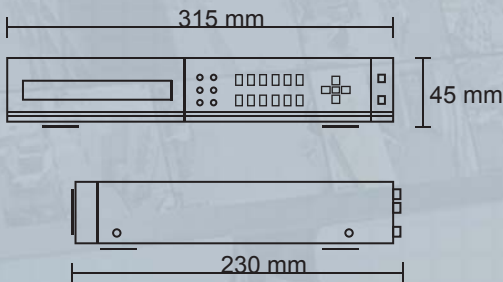

## DIMENSIONS

PRODUCT MODEL No. **D7208XQ**

960H Technology  
P2P Function