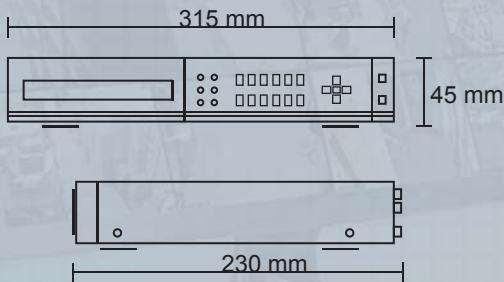

RECORDING
wired
DVR

DIMENSIONS

PRODUCT MODEL No. **D7204XQ**

960H Technology
P2P Function

SPECIFICATIONS

System	User Interface	Graphic User Interface (OSD)
	OS	Embedded Linux
	Operation Mode	preview, record, playback, backup, network
	Password Security	Multi-level user management
A/V Input	Video input	4 in, BNC
	Audio input	4 in, RCA
A/V Output	HDMI output	Supports
	VGA output	Supports
	Display	1/4 optional
	Video standard	PAL/NTSC
	Loop	NO
	CVBS main output	1 out, BNC; Resolution: PAL:704*576, NTSC: 704*480
	Spot output	NO
	Audio output	1 out,RCA
A/V encoding parameters	Video compression	H.264
	Display frame rate	PAL:100 fps(4 x 25 fps); NTSC:120 fps(4 x 30 fps)
	Recording frame rate	PAL:100 fps(4 x 25 fps); NTSC:120 fps(4 x 30 fps)
	Video encoding resolution	PAL:WD1:960X576/WHD1:960*288/WCIF:480X288/D1:704X576/HD1:704*288/CIF 352X288 NTSC:WD1:960X480/WHD1:960*240/WCIF:480X240/D1:704X480/HD1:704*240/CIF 352X240
	Video frame rate	PAL: 1-25FPS NTSC:1-30FPS
	Video bit rate	WD1(D1):768-1536Kbps, WHD1(HD1):512-1280Kbps, WCIF(CIF):384-768Kbps; WQCIF(QCIF):192-384Kbps
	Stream Type	Video & Audio/Video
	Audio compression	ADPCM
	Recording mode	Always/Schedule/Alarm recording/Motion detection recording
	Video search	Time/Channel/Event
	Audio bit rate	8—32Kbps
	Dual-stream	Supports
	Mobile phone Monitor	Supports Android phone/iPhone/iPad/Blackberry
	Recording resolution	4CH WD1 Recroding & 4CH WD1 Realtime Playback; 4CH WCIF Recroding & 4CH WCIF Realtime Playback; 4CH D1 Recording & 4CH D1 Realtime Playback;
Playback simultaneously	1—4 CH optional	
HDD	Type	1 piece SATA
	Maximum capacity	4TB for each Sata connector
External connectors	Voice talk	NO
	Record mode	Audio & Video recording simultaneously
	Network protocol	Supports IE/PPPoE/DDNS/DHCP
	Domain name server	Support 88110,reelink,3322, dyndns, no-ip, changeip, dnsexit domain name server as default value.
	Network	1 RJ45 10M/100M
	Serial port	1 RS-485 serial port
	E-SATA Connector	NO
	USB Connector	2 USB
	Firmware update	Support USB update/Network update
	Alarm input	4 in
	Alarm output	1 out
	Operation Temperature	-10°C-- +55°C
Operation Humidity	10%--90%	
Power supply	12V 2A	
Chassis	Standard 1.0U	
Dimension	230mm (W)×315mm (D)×40mm (H)	
Weight(without HDD)	≤1.5Kg	